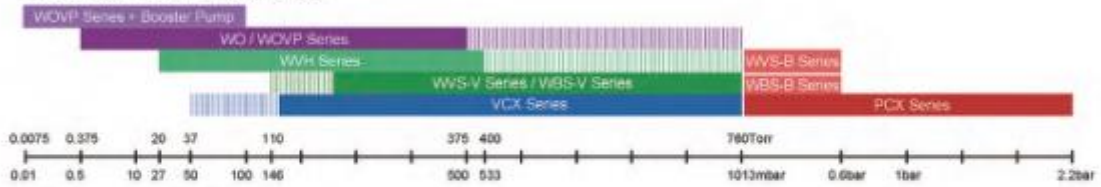

WONVAC

WONCHANG VACUUM

원창진공 (주)

Product Ranges

Operating Range [mbar abs]