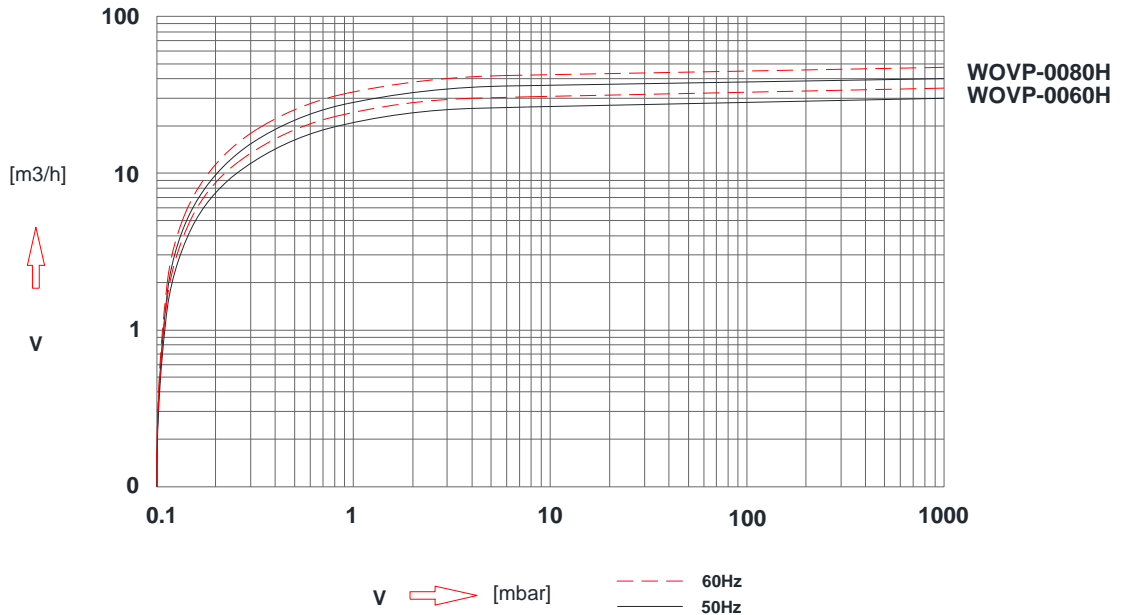

WOVP
 SERIES
 Oil sealed Rotary Vane Vacuum Pump

WOVP- 0060 & 0080

Performance Curve

Dimensions

DIMENSIONS	W	D	H	A	B	C	E	F	G	I	J	K	L	M	N	□	P	Q
WOVP-0060	575	301	270	50	176	139	217	134	265	212	G1-1/4"	15	34	G1-1/4"	200	315	7.5	3xM8
WOVP-0080	630 (605)				191	154		149								345		