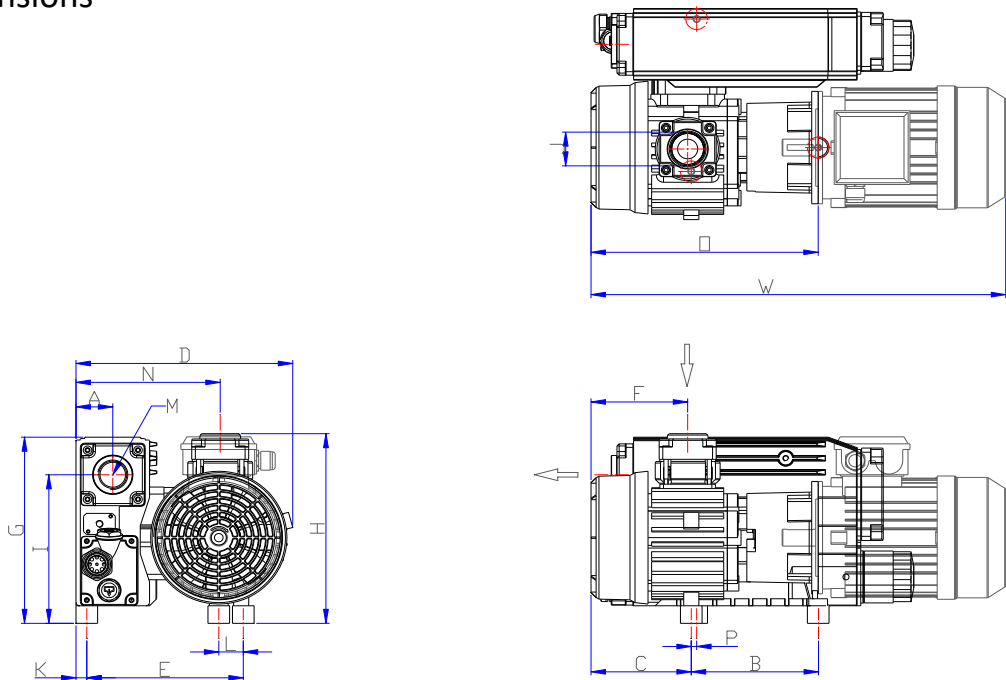

WOVP
 SERIES
 Oil sealed Rotary Vane Vacuum Pump

WOVP- 0060 & 0080

Performance Curve

Dimensions

DIMENSIONS	W	D	H	A	B	C	E	F	G	I	J	K	L	M	N	□	P	Q
WOVP-0060	575	301	270	50	176	139	217	134	265	212	G1-1/4"	15	34	G1-1/4"	200	315	7.5	3xM8
WOVP-0080	630 (605)				191	154		149								345		