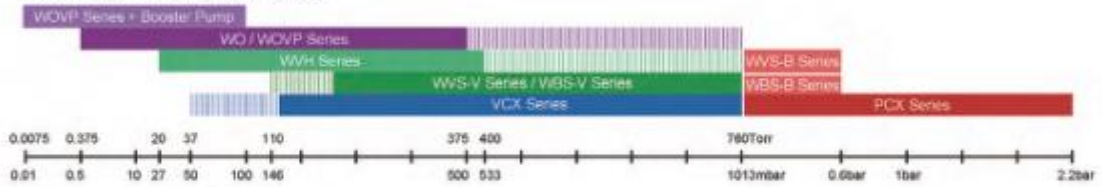

WONVAC

WONCHANG VACUUM

원창진공 (주)

Product Ranges

Operating Range [mbar abs]