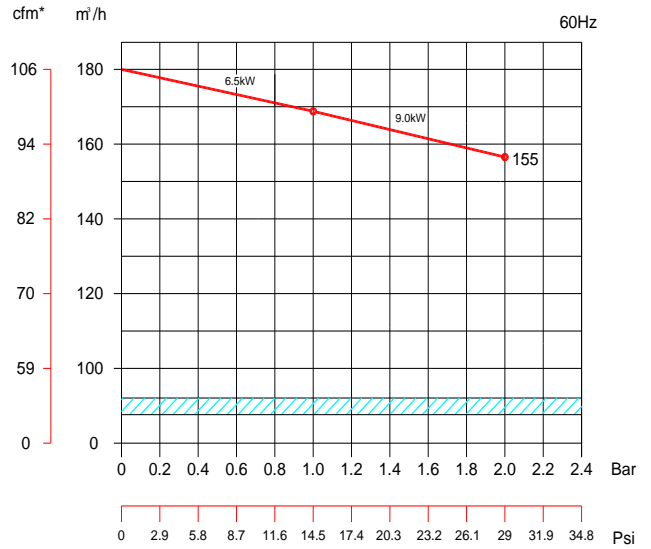

PCX SERIES Claw Compressors

PCX - 155, 255, 305, 405 & 515

Performance Curve - 155