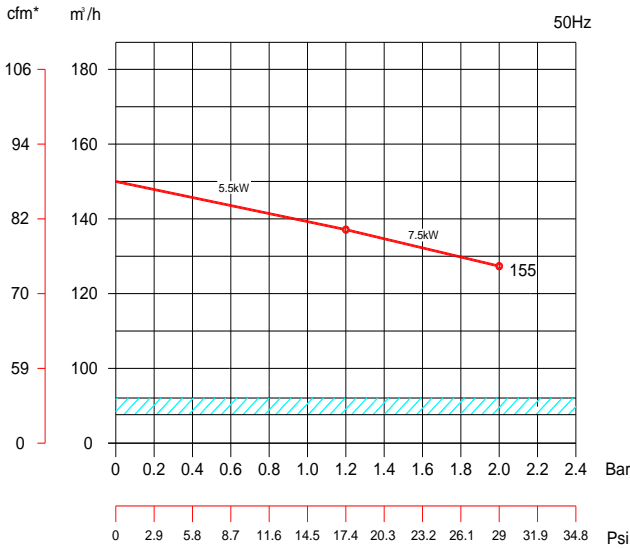

PCX SERIES Claw Compressors

PCX - 155, 255, 305, 405 & 515

Performance Curve - 155