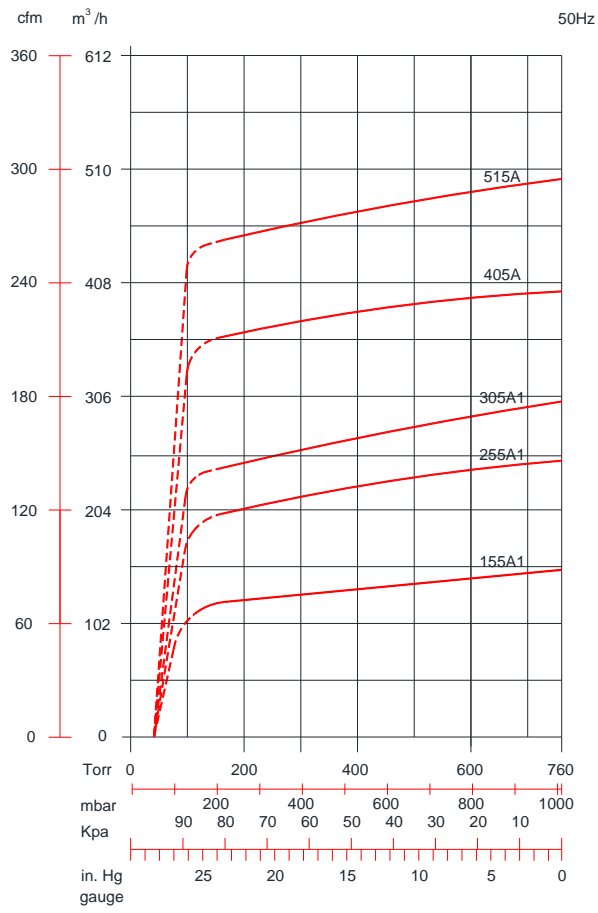

### Dimensions

Dimensions (mm)	L	W	H	A	B	C	D	E	F	G	I	J	M	Q
VCX-105A1 2.2Kw / 3Kw	774 / 797	419	525	114	319	133	335	320	241	113	511	1-1/2"	1-1/2"	M10 Tap
VCX-155A1 3Kw / 4Kw	797 / 822	419	525	96	319	133	335	320	241	113	511	1-1/2"	1-1/2"	M10 Tap

**VCX  
SERIES  
Claw Vacuum Pumps**

**VCX – 155A1, 255A2, 305A2, 405A1 & 515A1**

**Performance Curve**