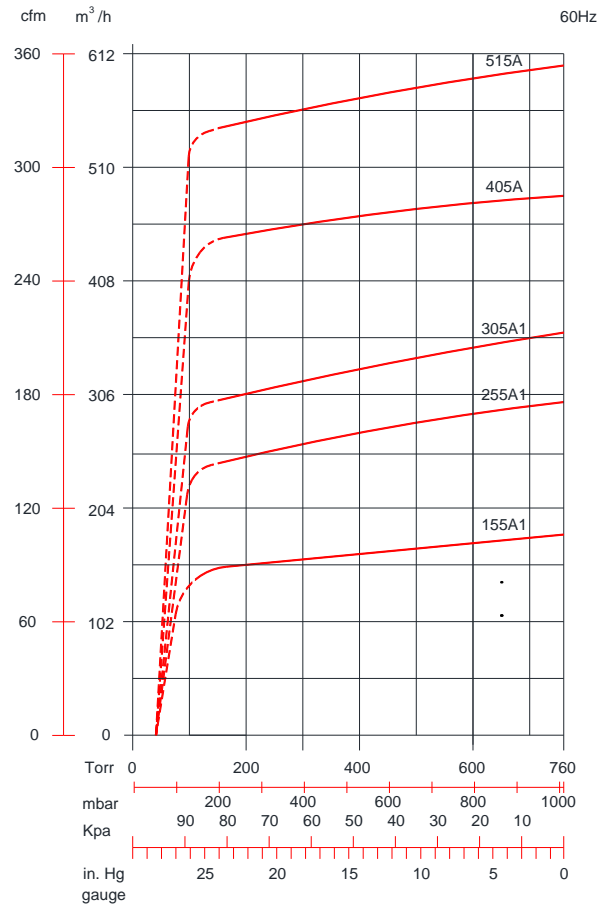

### Dimensions

Dimensions (mm)	L	W	H	A	B	C	D	E	F	G	I	J	M	Q
VCX-105A1 2.2Kw / 3Kw	774 / 797	419	525	114	319	133	335	320	241	113	511	1-1/2"	1-1/2"	M10 Tap
VCX-155A1 3Kw / 4Kw	797 / 822	419	525	96	319	133	335	320	241	113	511	1-1/2"	1-1/2"	M10 Tap

**VCX  
SERIES  
Claw Vacuum Pumps**

**VCX – 155A1, 255A2, 305A2, 405A1 & 515A1**

**Performance Curve**