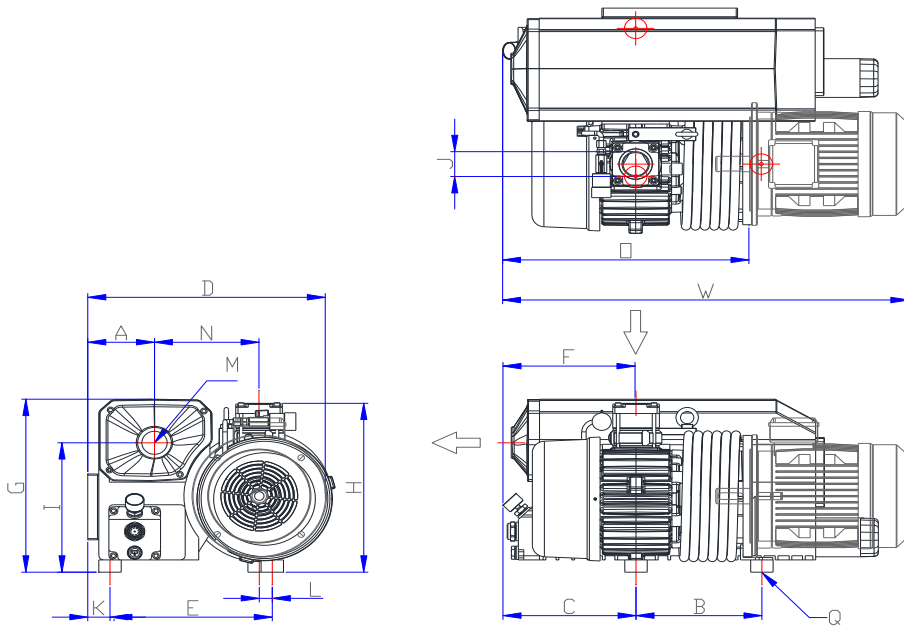

WOVP SERIES Oil sealed Rotary Vane Vacuum Pump

WOVP - 0350

Performance Curve

Dimensions

DIMENSIONS	W	D	H	A	B	C	E	F	G	I	J	K	L	M	N	□	Q
WOVP-0350	905	529	413	148	280	296	360	294	423	316	G 2"	50	29	G 2"	233	554	3xM10