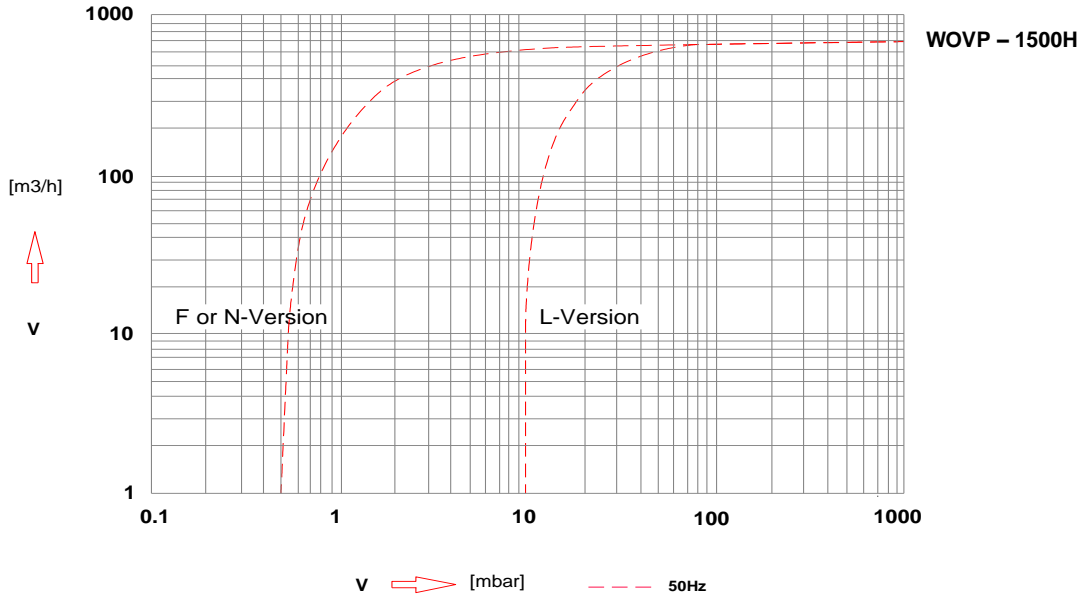

**WOVP
SERIES
Oil sealed Rotary Vane Vacuum Pump**

WOVP - 1500

Performance Curve

Dimensions

DIMENSIONS	W	D	H	A	B	C	E	F	G	I	J	K	L	M	N	□	Q	R	S
WOVP-1500	1583	874	671	242	550	559	569	559	631	491	G3"	65	118 (74)	G3"	614	988	4xM12	279 (190)	387