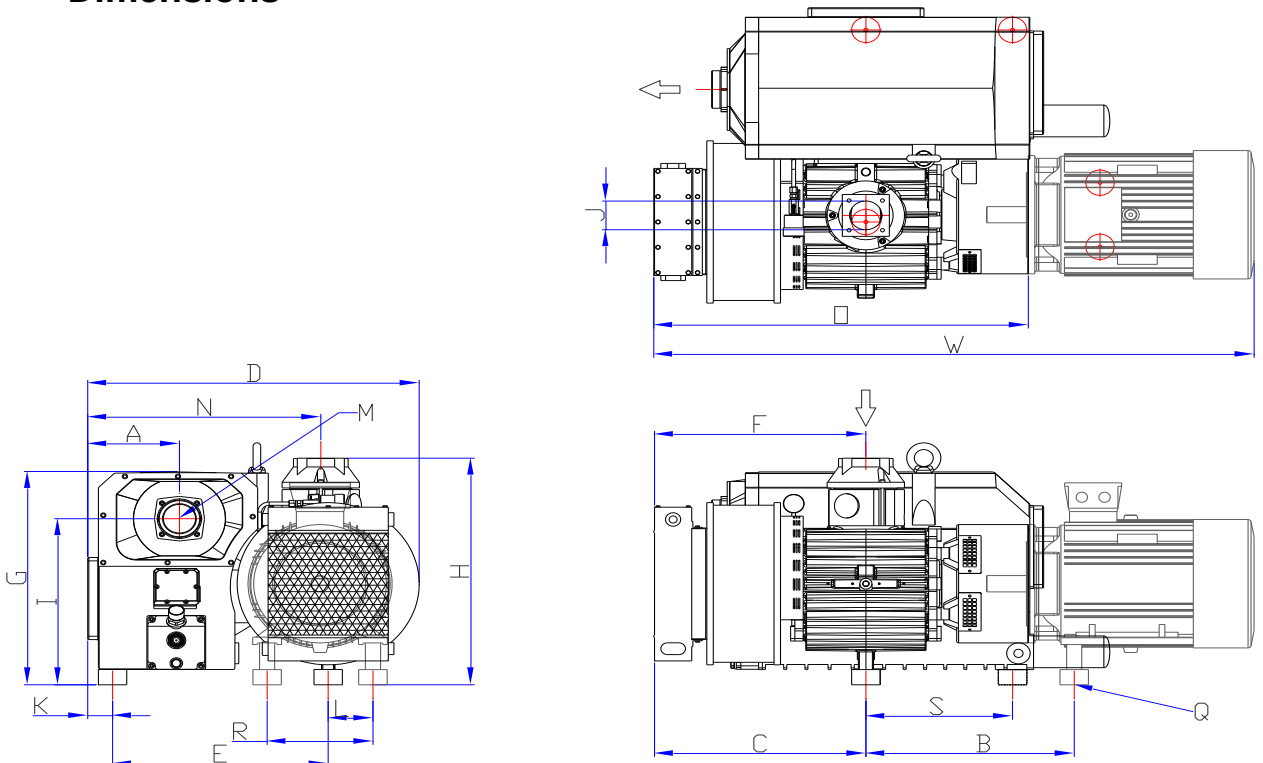

**WOVP
SERIES
Oil sealed Rotary Vane Vacuum Pump**

WOVP - 1500

Performance Curve

Dimensions

DIMENSIONS	W	D	H	A	B	C	E	F	G	I	J	K	L	M	N	□	Q	R	S
WOVP-1500	1583	874	671	242	550	559	569	559	631	491	G3"	65	118 (74)	G3"	614	988	4xM12	279 (190)	387